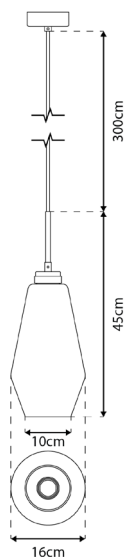

Type: Pendant/ceiling lamp
 Product size: Ø18 cm x H46 cm
 Weight: 1,5 kg
 Material: Powder-coated aluminium/glass
 Color: Black,
 Installing: Ceiling

Wire: 300 cm, fabric, black
 Can the cord be replaced? Yes
 Dimmable: Depends on the light source
 Light source: E27
 Consumption: 230 V
 Changeable light source? Yes
 IP: IP20
 Area of use: Indoors
 Certification: CE, ROHS
 Guarantee: 2 years
 Included: Lamp, ceiling rosette
 Quantity per package: 1

Caroline comes in clear, high-quality handmade glass. The socket is made of aluminum which is powder coated in matt black. The socket is equipped with a black fabric cable, which is installed directly to the supplied black aluminum ceiling rose.