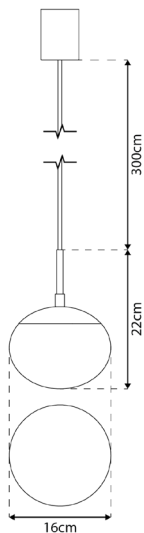

Type:	Pendant/ceiling lamp
Product size:	Ø16,5 cm x H22 cm
Weight:	1 kg
Material:	Powder-coated aluminium/glass
Color:	Black, white
Installing:	Ceiling

Wire:	300 cm, fabric, black
Can the cord be replaced?	Yes
Dimmable:	Depends on the light source
Light source:	G9
Consumption:	230 V
Changeable light source?	Yes
IP:	IP20
Area of use:	Indoors
Certification:	CE, ROHS
Guarantee:	2 years
Included:	Lamp, ceiling rosette
Quantity per package:	1

White and matte black. The expression speaks for itself, and it is therefore also not unknown that many Scandinavian homes are furnished with lamps topped with white glass balls or other shapes. Here, you will immediately come into possession of a lamp series that fits perfectly with the trend that never goes out of style.